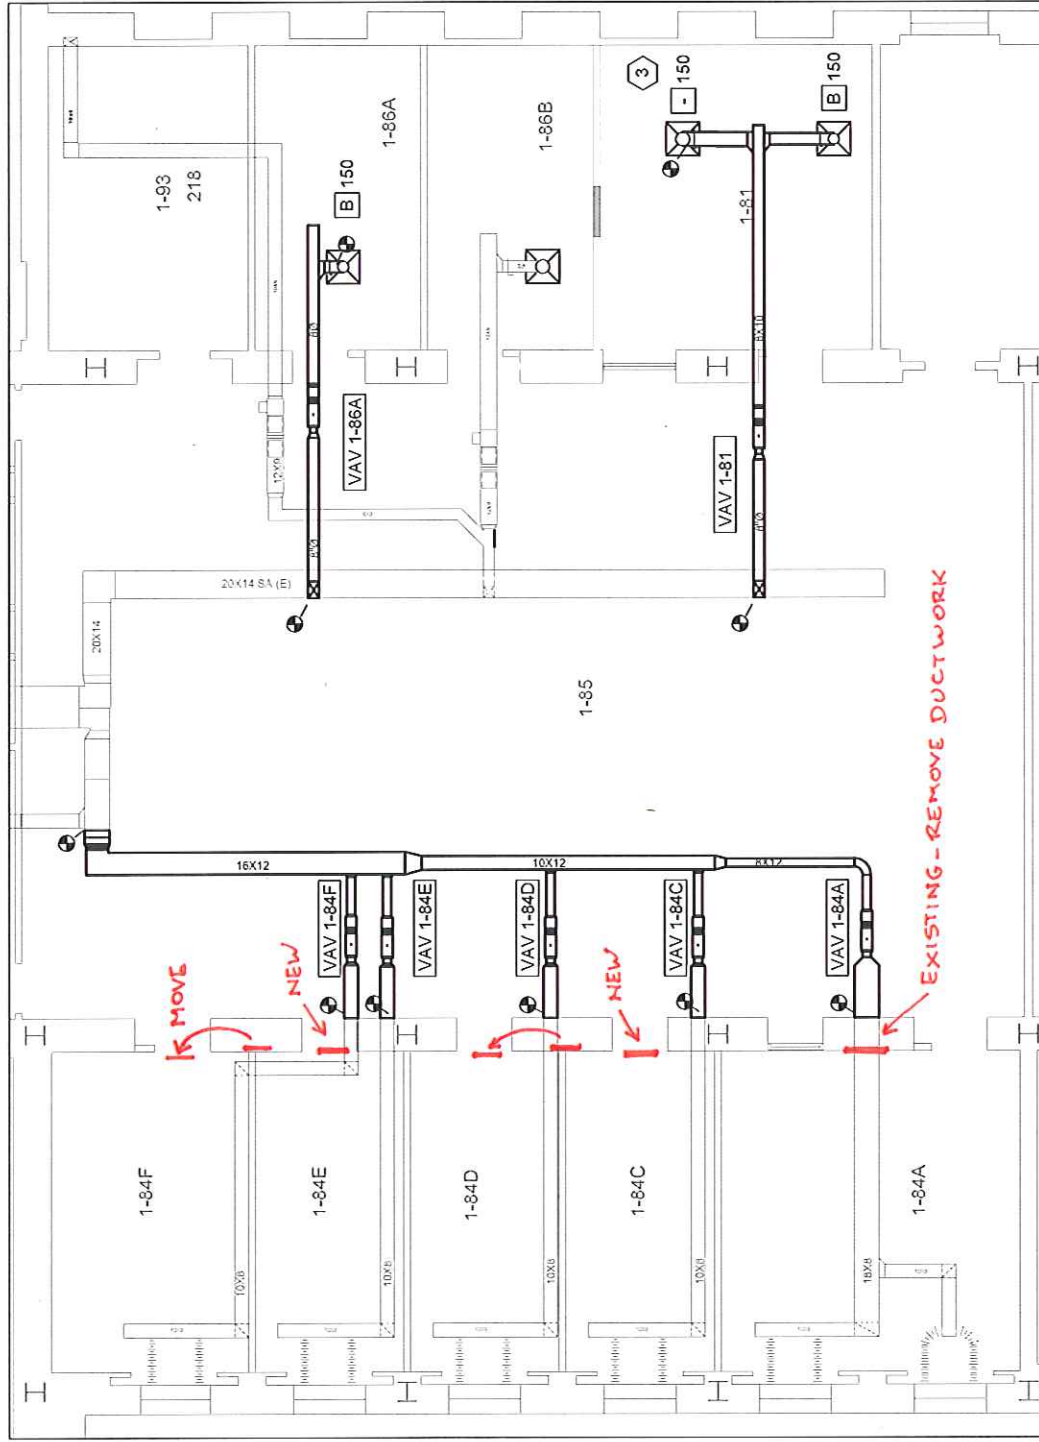

W.T. YOUNG

1-85 HVAC MODIFICATIONS - RETURNS FOR OFFICES

HVAC RETURN AIR NETWORK

NEW GRILLES TO MATCH EXISTING SIZE, CONSTRUCTION, & COLOR.

6.18.14
BL