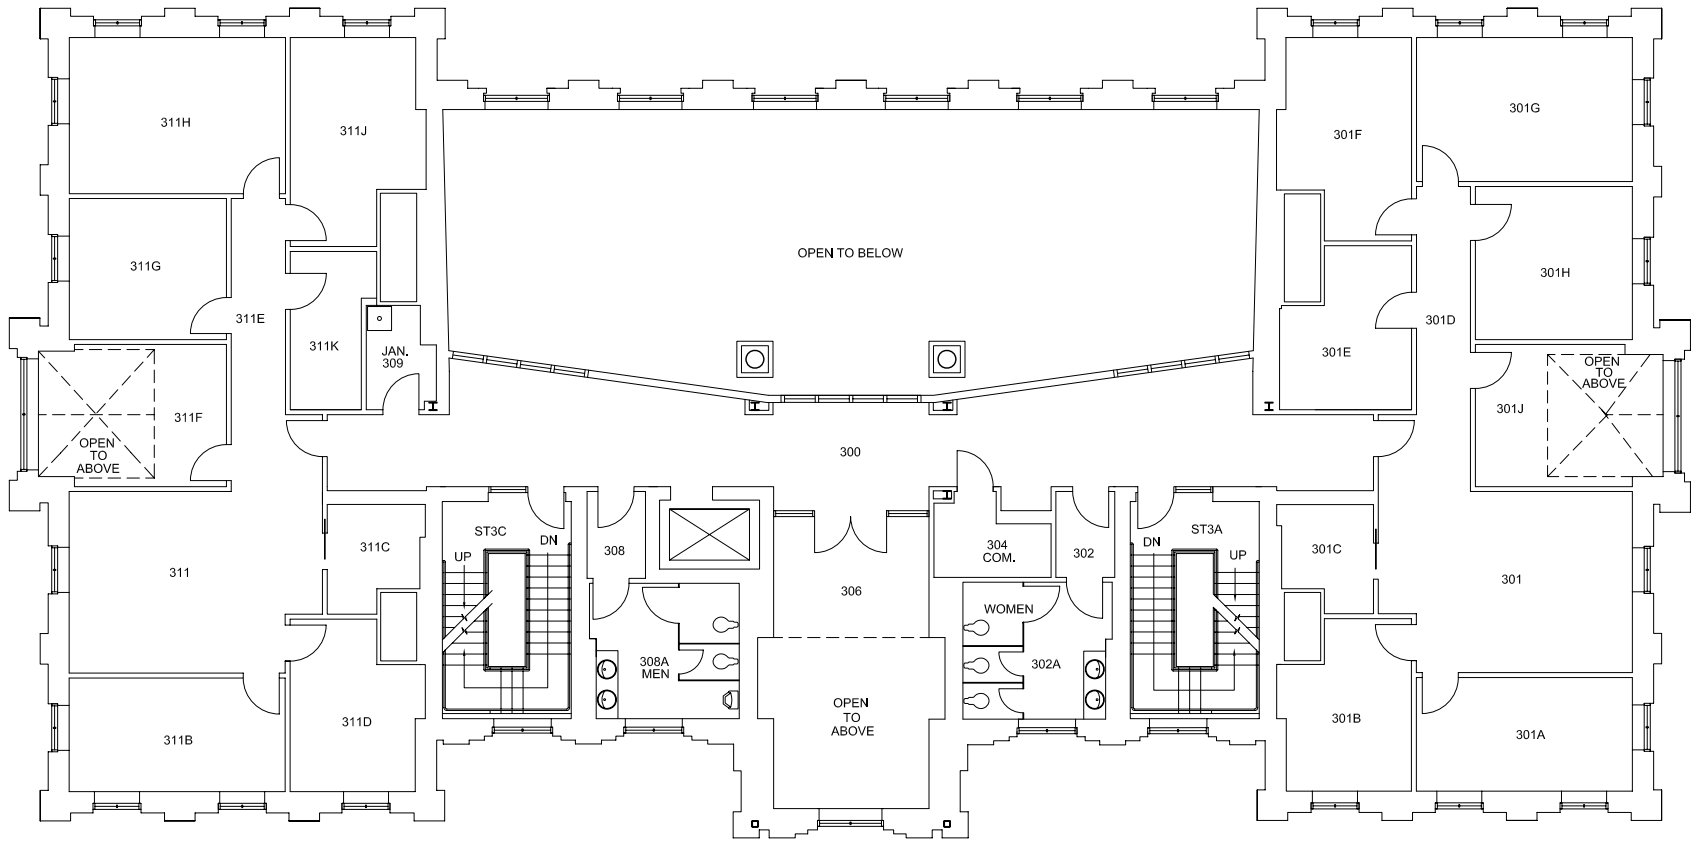

3-12-08

JCM

**THIRD FLOOR PLAN
MAIN BUILDING**

DATE:
7-8-04
DRAWN BY:
JCM

BLDG #:
0032

**MAIN BUILDING
KEY DRAWING**

UNIVERSITY OF KENTUCKY
Physical Plant Division

**SHEET
4 of 6**