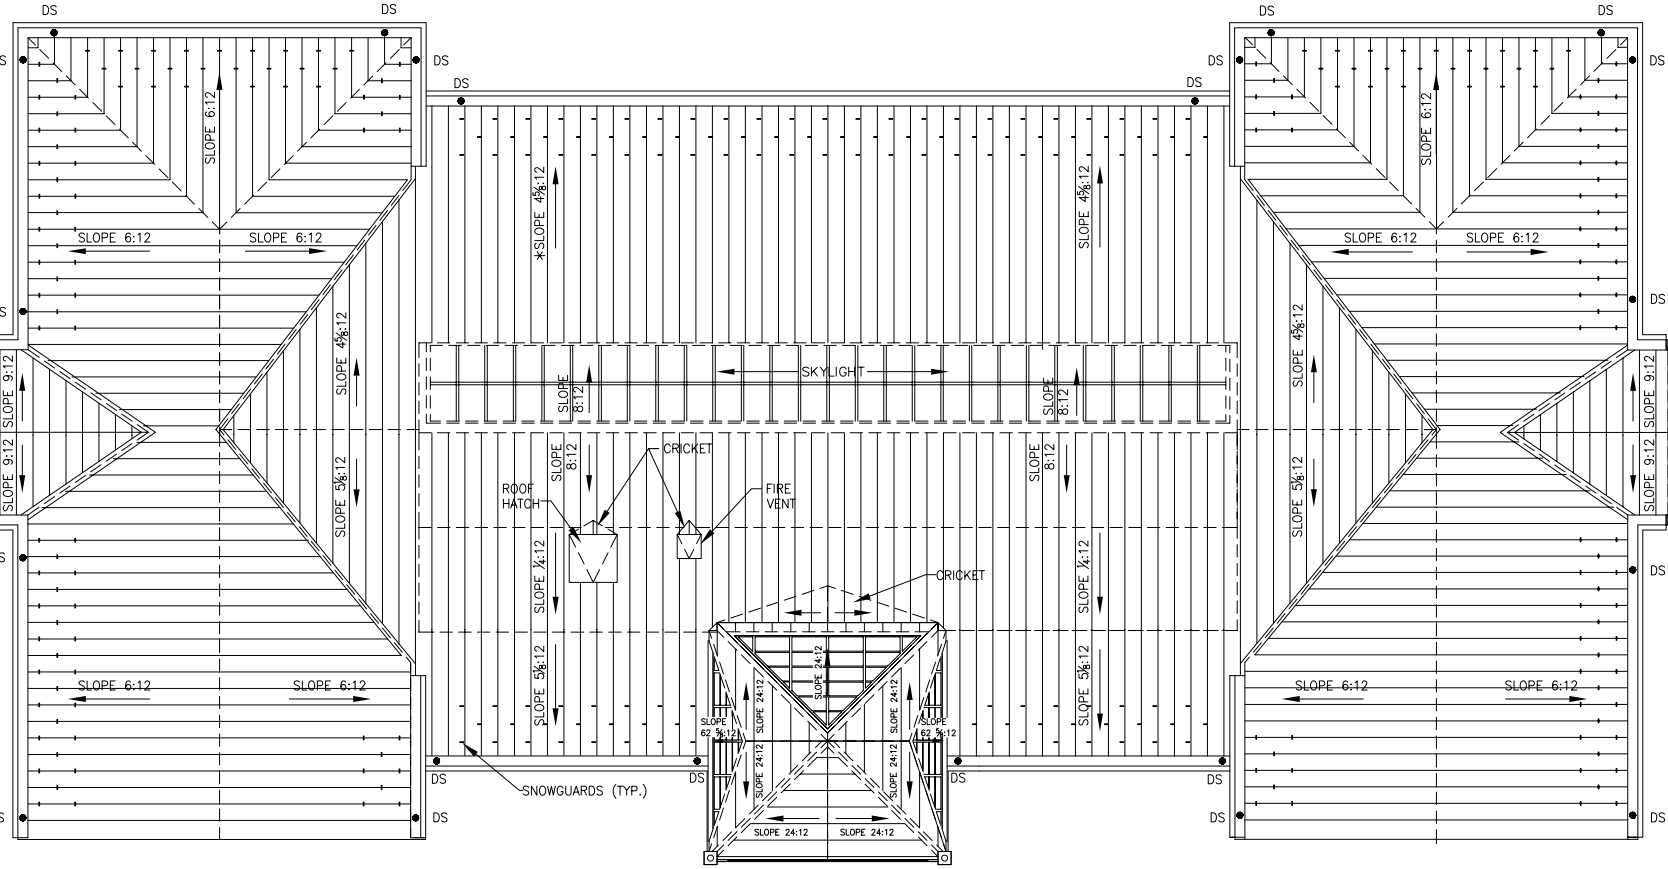

JCM 3-11-08

**FOURTH FLOOR PLAN
MAIN BUILDING**

DATE:
7-8-04
DRAWN BY:
JCM

BLDG #:
0032

**MAIN BUILDING
KEY DRAWING**

UNIVERSITY OF KENTUCKY
Physical Plant Division

**SHEET
5 of 6**

**ROOF PLAN
MAIN BUILDING**

NET AREA TOTAL	32,694
ASSIGNABLE AREA TOTAL	20,733
GROSS AREA TOTAL	41,739

KEY FOR UNASSIGNABLE
REV.12-07-04