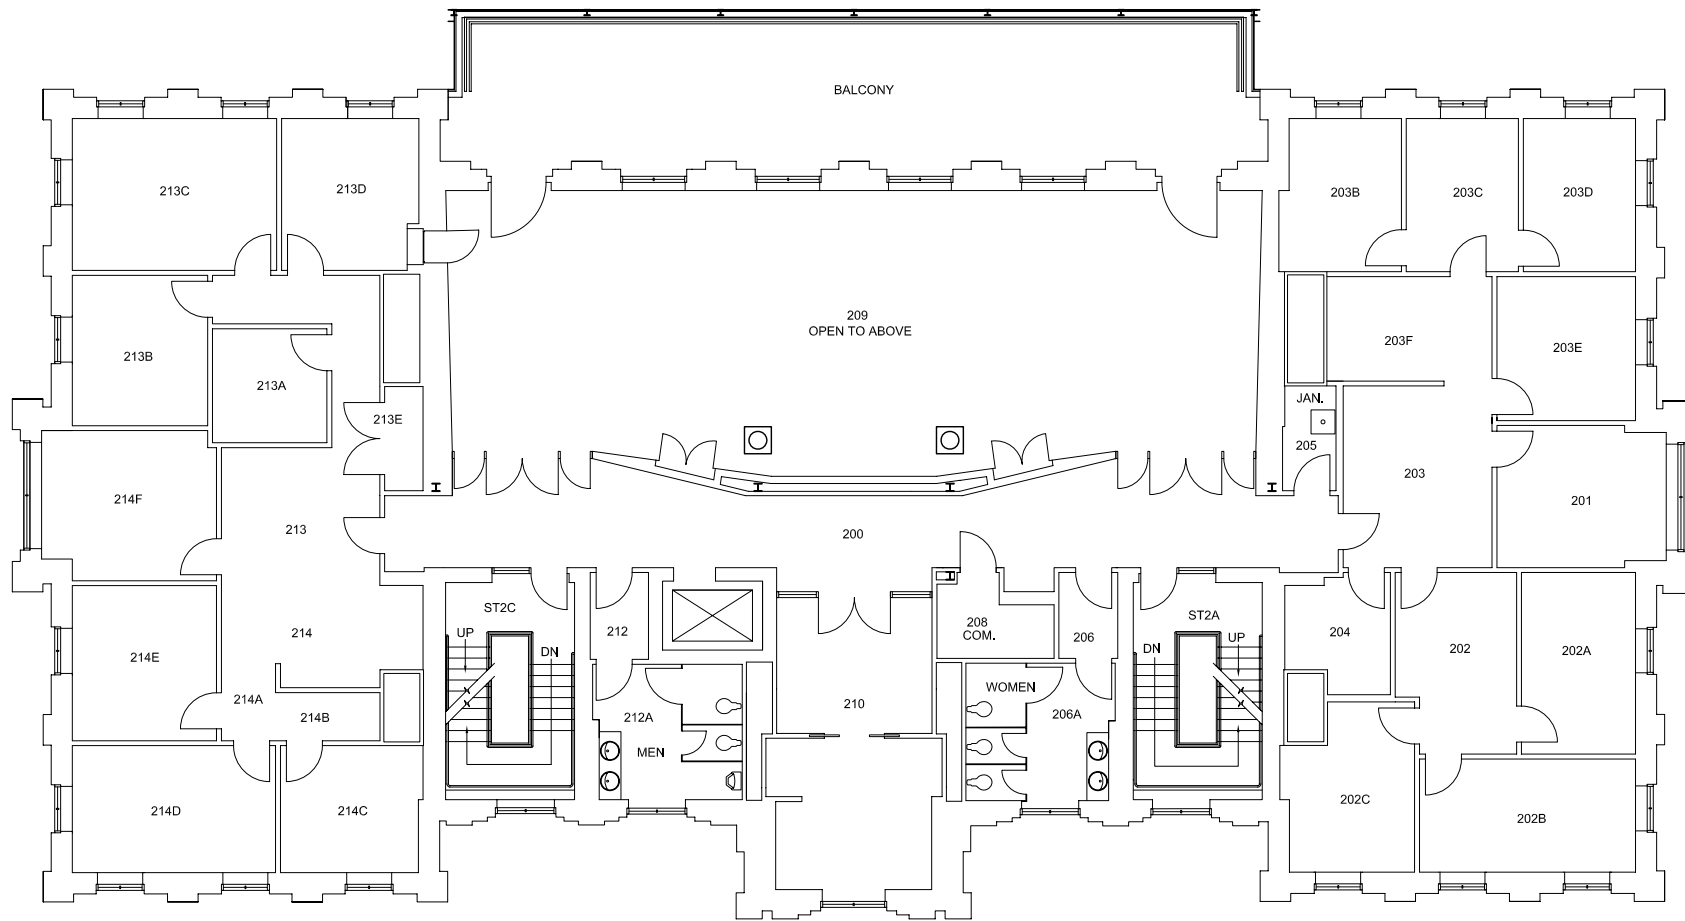

3-12-08

JCM

**FIRST FLOOR PLAN
MAIN BUILDING**

DATE:
7-8-04
DRAWN BY:
JCM

BLDG #:
0032

**MAIN BUILDING
KEY DRAWING**

UNIVERSITY OF KENTUCKY
Physical Plant Division

**SHEET
2 of 6**

3-12-08

JCM

**SECOND FLOOR PLAN
MAIN BUILDING**

DATE:
7-8-04
DRAWN BY:
JCM

BLDG #:
0032

**MAIN BUILDING
KEY DRAWING**

UNIVERSITY OF KENTUCKY
Physical Plant Division

SHEET
3 of 6