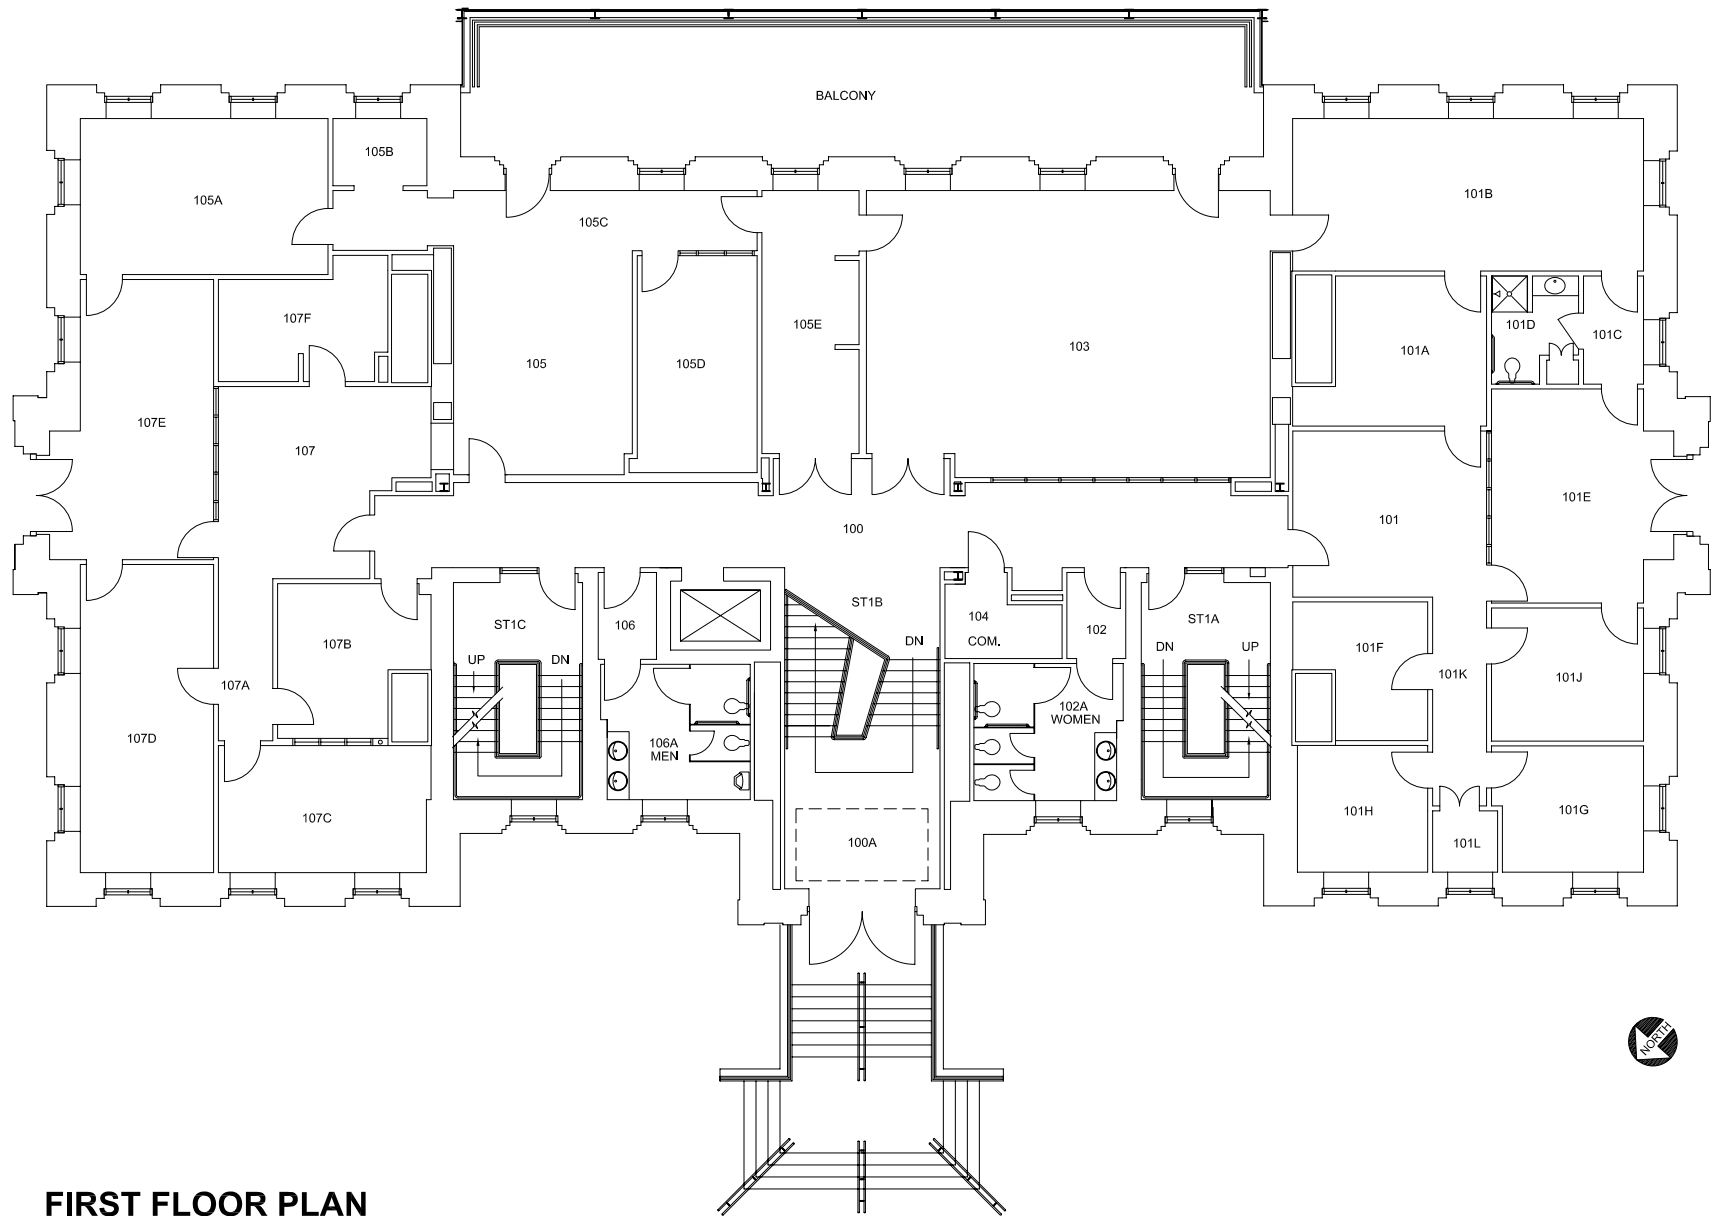

3-12-08

JCM

**FIRST FLOOR PLAN
MAIN BUILDING**

DATE:
7-8-04
DRAWN BY:
JCM

BLDG #:
0032

**MAIN BUILDING
KEY DRAWING**

UNIVERSITY OF KENTUCKY
Physical Plant Division

**SHEET
2 of 6**