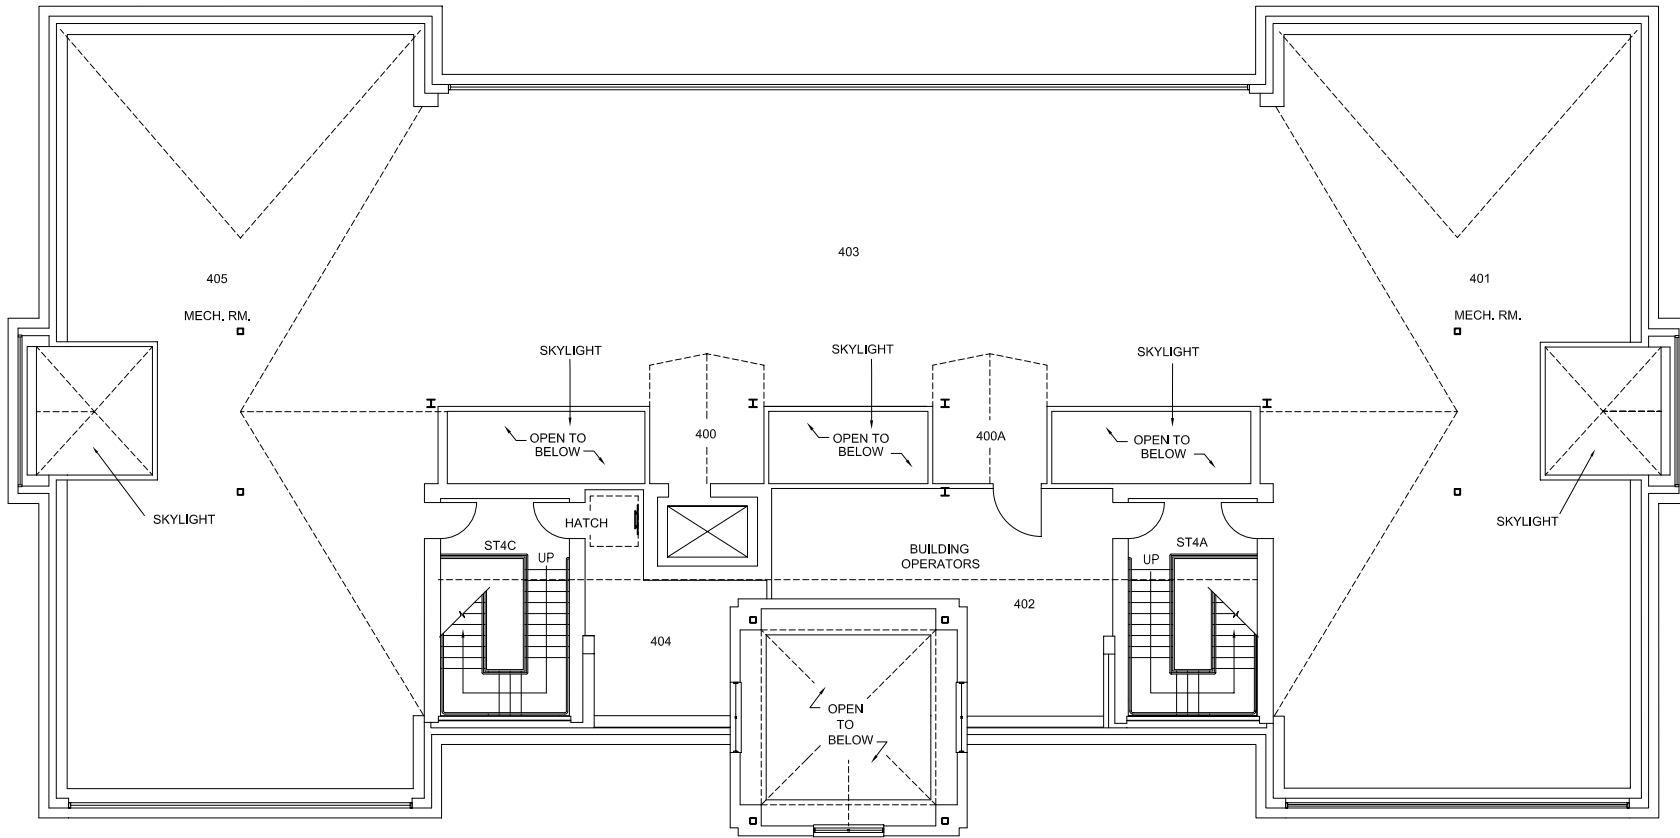

3-12-08

JCM

**THIRD FLOOR PLAN
MAIN BUILDING**

DATE:
7-8-04
DRAWN BY:
JCM

BLDG #:
0032

**MAIN BUILDING
KEY DRAWING**

UNIVERSITY OF KENTUCKY
Physical Plant Division

**SHEET
4 of 6**

JCM 3-11-08

**FOURTH FLOOR PLAN
MAIN BUILDING**

DATE:
7-8-04
DRAWN BY:
JCM

BLDG #:
0032

**MAIN BUILDING
KEY DRAWING**

UNIVERSITY OF KENTUCKY
Physical Plant Division

**SHEET
5 of 6**

**ROOF PLAN
MAIN BUILDING**